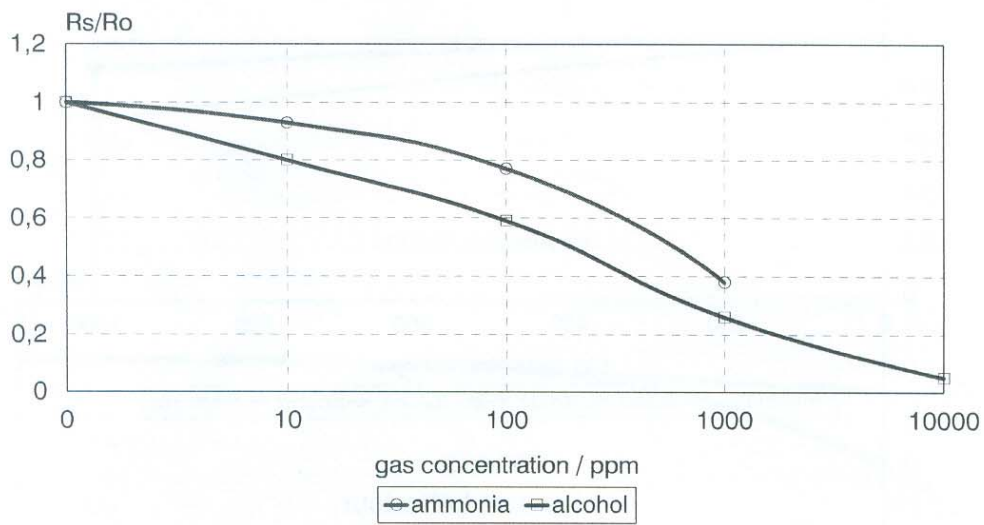

New Gas sensor - Line GGS 7000

* special sensor for nitricoxide detection

cross sensitivity

GGGS 7000

Alkoholempfindlichkeit