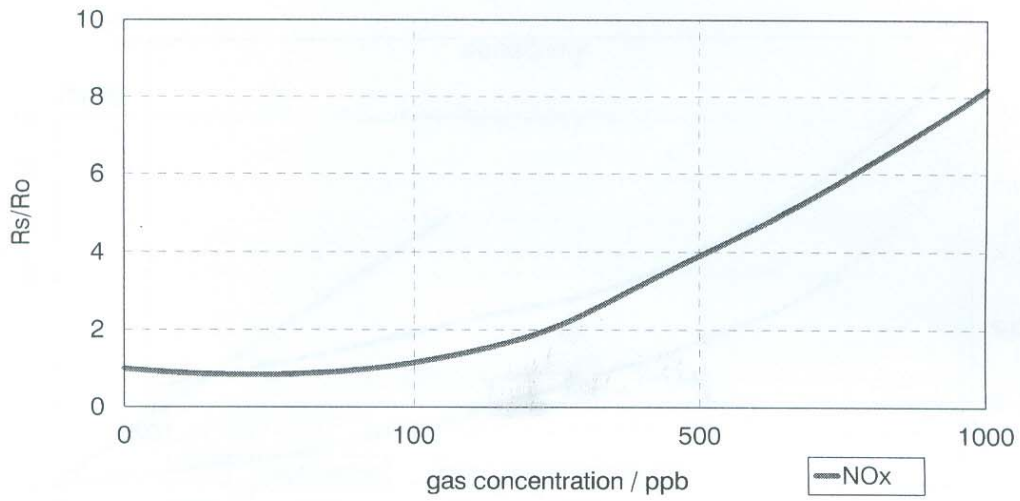

New Gas sensor - Line GGS 7000

* special sensor for nitricoxide detection

cross sensitivity

GGGS 7000

Alkoholempfindlichkeit